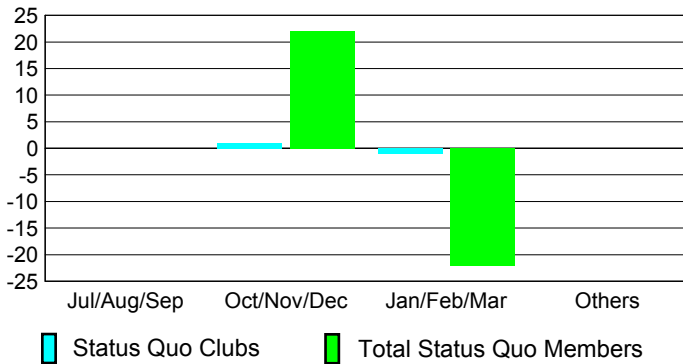

GMT: **DATUK NAGARATNAM**

Location: **MALAYSIA**

GMT CA: **5**

**CLUBS**

Month	New Club Goal	Actual New Clubs	Actual Dropped Clubs	Gain/Loss of Clubs
<b>2012-2013</b>				
Jul/Aug/Sep		1	0	1
Oct/Nov/Dec		1	0	1
Jan/Feb/Mar		4	0	4
Apr/May/June		0	1	-1
<b>Totals</b>		<b>6</b>	<b>1</b>	<b>5</b>

**Club Results 2012-2013**  
Goal, New, Dropped, Gain/Loss

**YTD Status Quo Clubs 2012-2013**

Status Quo Clubs Compared to Status Quo Members

**Club Gain/Loss 2012-2013**

**MEMBERSHIP**

Month	Net Memb Goal	Actual New Memb	Actual Dropped Memb	Gain/Loss of Memb
<b>2012-2013</b>				
Jul/Aug/Sep		147	67	80
Oct/Nov/Dec		100	52	48
Jan/Feb/Mar		175	32	143
Apr/May/June		29	144	-115
<b>Totals</b>		<b>451</b>	<b>295</b>	<b>156</b>