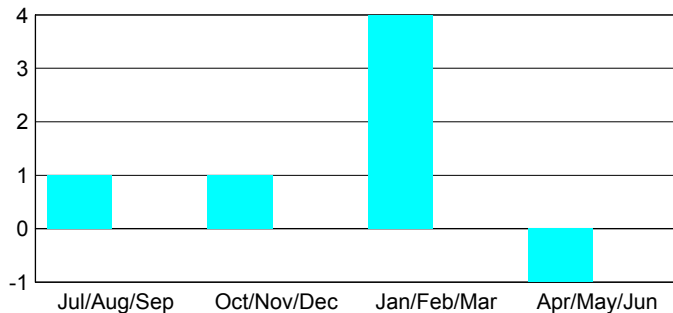

GMT: **DATUK NAGARATNAM**

Location: **MALAYSIA**

GMT CA: **5**

**CLUBS**

Month	New Club Goal	Actual New Clubs	Actual Dropped Clubs	Gain/Loss of Clubs
<b>2012-2013</b>				
Jul/Aug/Sep		1	0	1
Oct/Nov/Dec		1	0	1
Jan/Feb/Mar		4	0	4
Apr/May/June		0	1	-1
<b>Totals</b>		<b>6</b>	<b>1</b>	<b>5</b>

**Club Results 2012-2013**  
Goal, New, Dropped, Gain/Loss

**YTD Status Quo Clubs 2012-2013**

Status Quo Clubs Compared to Status Quo Members

**Club Gain/Loss 2012-2013**

**MEMBERSHIP**

Month	Net Memb Goal	Actual New Memb	Actual Dropped Memb	Gain/Loss of Memb
<b>2012-2013</b>				
Jul/Aug/Sep		147	67	80
Oct/Nov/Dec		100	52	48
Jan/Feb/Mar		175	32	143
Apr/May/June		29	144	-115
<b>Totals</b>		<b>451</b>	<b>295</b>	<b>156</b>

**Membership Results 2012-2013**  
Goal, New, Dropped, Gain/Loss

**Gender Comparison 2012-2013**

**Membership Gain/Loss 2012-2013**