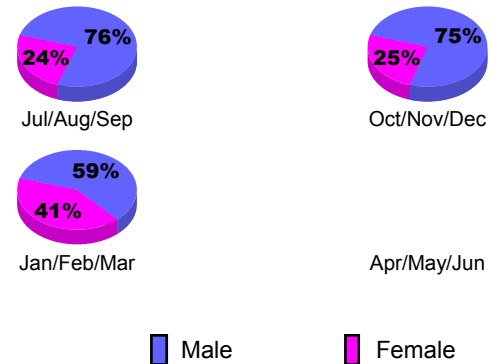

**Club Results 2012-2013**  
Goal, New, Dropped, Gain/Loss

**YTD Status Quo Clubs 2012-2013**

Status Quo Clubs Compared to Status Quo Members

**Club Gain/Loss 2012-2013**

**MEMBERSHIP**

Month	Net Memb Goal	Actual New Memb	Actual Dropped Memb	Gain/Loss of Memb
<b>2012-2013</b>				
Jul/Aug/Sep		147	67	80
Oct/Nov/Dec		100	52	48
Jan/Feb/Mar		175	32	143
Apr/May/June		29	144	-115
<b>Totals</b>		<b>451</b>	<b>295</b>	<b>156</b>

**Membership Results 2012-2013**  
Goal, New, Dropped, Gain/Loss

**Gender Comparison 2012-2013**

**Membership Gain/Loss 2012-2013**