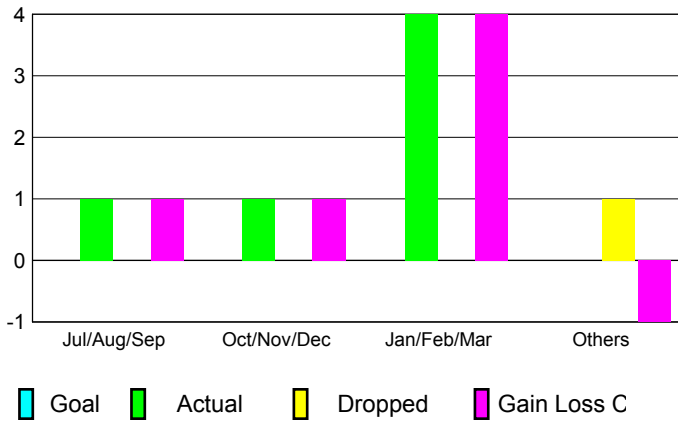

GMT: **DATUK NAGARATNAM**

Location: **MALAYSIA**

GMT CA: **5**

**CLUBS**

Month	New Club Goal	Actual New Clubs	Actual Dropped Clubs	Gain/Loss of Clubs
<b>2012-2013</b>				
Jul/Aug/Sep		1	0	1
Oct/Nov/Dec		1	0	1
Jan/Feb/Mar		4	0	4
Apr/May/June		0	1	-1
<b>Totals</b>		<b>6</b>	<b>1</b>	<b>5</b>

**Club Results 2012-2013**  
Goal, New, Dropped, Gain/Loss

**YTD Status Quo Clubs 2012-2013**

Status Quo Clubs Compared to Status Quo Members

**Club Gain/Loss 2012-2013**

**MEMBERSHIP**

Month	Net Memb Goal	Actual New Memb	Actual Dropped Memb	Gain/Loss of Memb
<b>2012-2013</b>				
Jul/Aug/Sep		147	67	80
Oct/Nov/Dec		100	52	48
Jan/Feb/Mar		175	32	143
Apr/May/June		29	144	-115
<b>Totals</b>		<b>451</b>	<b>295</b>	<b>156</b>