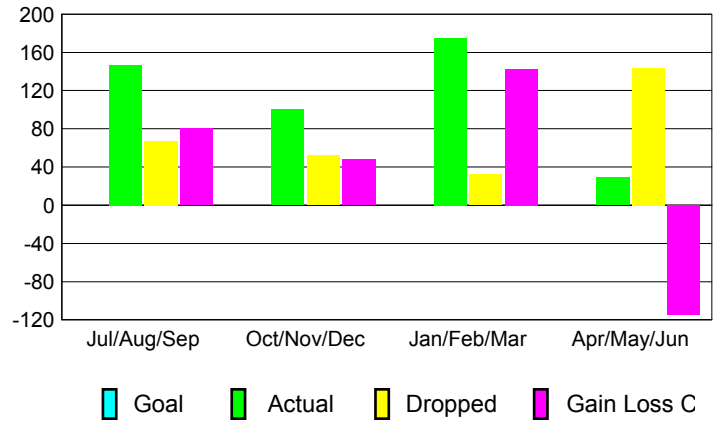

GMT: **DATUK NAGARATNAM**

Location: **MALAYSIA**

GMT CA: **5**

**CLUBS**

Month	New Club Goal	Actual New Clubs	Actual Dropped Clubs	Gain/Loss of Clubs
<b>2012-2013</b>				
Jul/Aug/Sep		1	0	1
Oct/Nov/Dec		1	0	1
Jan/Feb/Mar		4	0	4
Apr/May/June		0	1	-1
<b>Totals</b>		<b>6</b>	<b>1</b>	<b>5</b>

**Club Results 2012-2013**  
Goal, New, Dropped, Gain/Loss

**YTD Status Quo Clubs 2012-2013**

Status Quo Clubs Compared to Status Quo Members

**Club Gain/Loss 2012-2013**

**MEMBERSHIP**

Month	Net Memb Goal	Actual New Memb	Actual Dropped Memb	Gain/Loss of Memb
<b>2012-2013</b>				
Jul/Aug/Sep		147	67	80
Oct/Nov/Dec		100	52	48
Jan/Feb/Mar		175	32	143
Apr/May/June		29	144	-115
<b>Totals</b>		<b>451</b>	<b>295</b>	<b>156</b>

**Membership Results 2012-2013**  
Goal, New, Dropped, Gain/Loss

**Gender Comparison 2012-2013**

**Membership Gain/Loss 2012-2013**